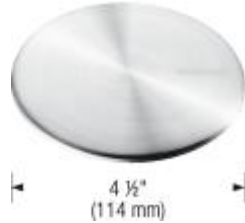

Stainless Steel Sink Grid
406495

3½" CapFlow strainer cover
Stainless steel (fits all BLANCO
strainers)
517666

100 Corporation Drive, Brampton, ON L6S 6B5 Tel: 905 494 2400
Toll Free: 1877 425 2626 Fax: 905 494 2425 Toll Free: 1877 825 2626
➤ www.blancocanada.com/en