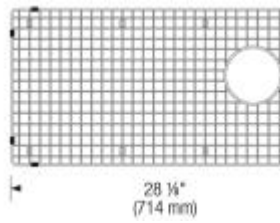

Stainless Steel Sink Grid
406495

3½" CapFlow strainer cover
Stainless steel (fits all BLANCO
strainers)
517666

100 Corporation Drive, Brampton, ON L6S 6B5 Tel: 905 494 2400
Toll Free: 1877 425 2626 Fax: 905 494 2425 Toll Free: 1877 825 2626
➤ www.blancocanada.com/en